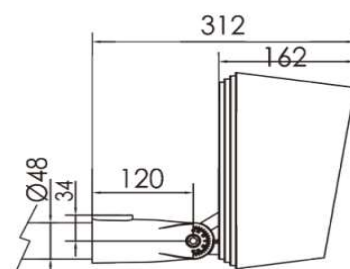

Dia=260mm

H=162mm

Frame

Aluminium Die-cast

Color Tempertaure

RGB

Power

100 W

Total Luminous Flux

4500 lm

Efficacy

45 lm/W

IP rating

66

Beam angle

15, 20, 30, 15x60Degree

Operating Voltage

220-240 VAC

Standard Lifetime

L70 minimum at 50,000
burning hours

Dimension diagram

Remarks:-

Address: Plot #7 Saroorpur-Nangla Industrial Area,Ballabgarh-Sohna Road,Faridabad-121005

Email: info@sovitron.com